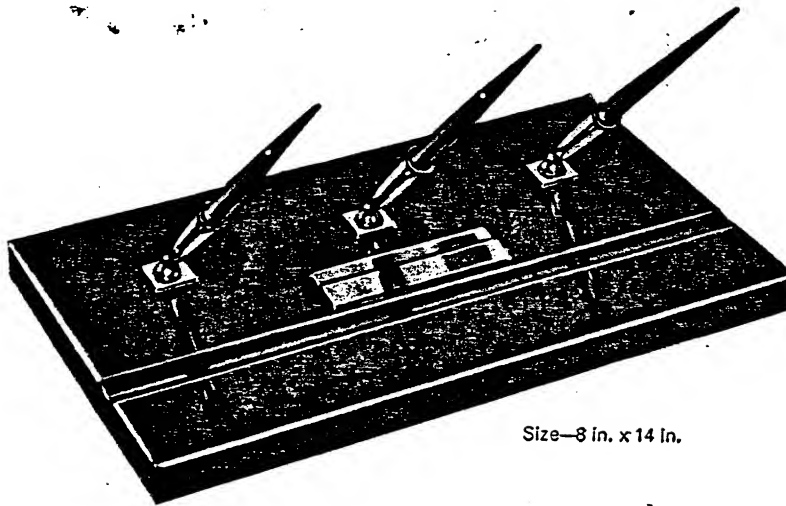

65J-3

Jet Crystal
With 92SD White Dot Pen,
RL4D Stratowriter and LD6 Pencil.
$73.00

Size—8 in. x 14 in.